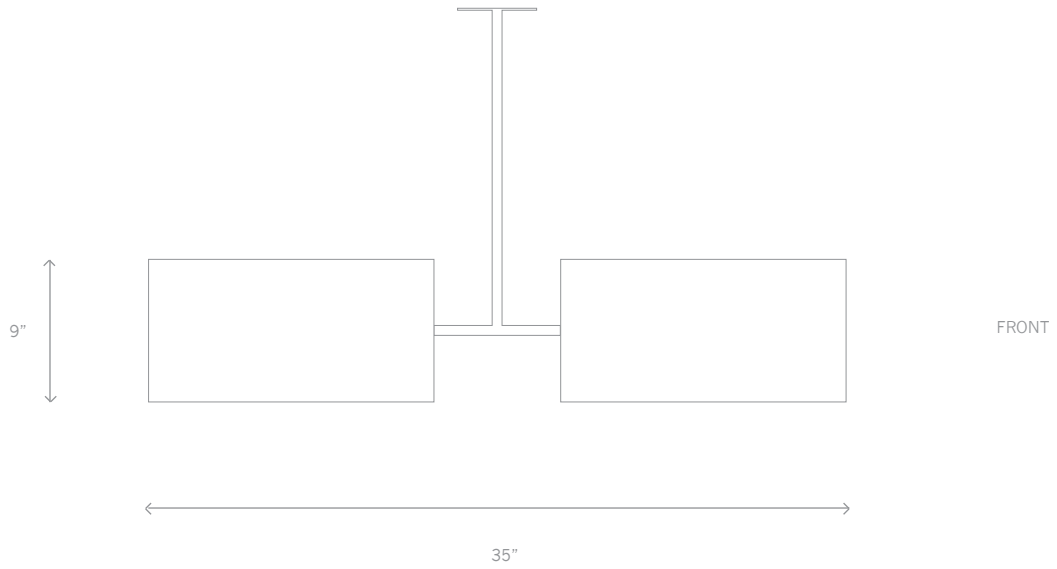

BUOY CHANDELIER

MAY

Shown:
38" Chandelier
Whitewash w/
Satin Brass
240W Incandescent

Available In:
38/68" Chandelier
75" Floor
35" Table

MAYKUME:
Blackened
Whitewash
Graywash
Creamwash
Natural
Gris Noir
Blanc Noir
Cosmos

Antique Brass

Smokey Brass

BUOY CHANDELIER
L 35in/90cm W 9in/23cm H 9in/23cm

Available in 38" and 68" widths.
Custom length rod from ceiling.
240W Incandescent / 300W Incandescent

Buoy Chandelier - Whitewash MAYKUME / Satin Brass Hardware