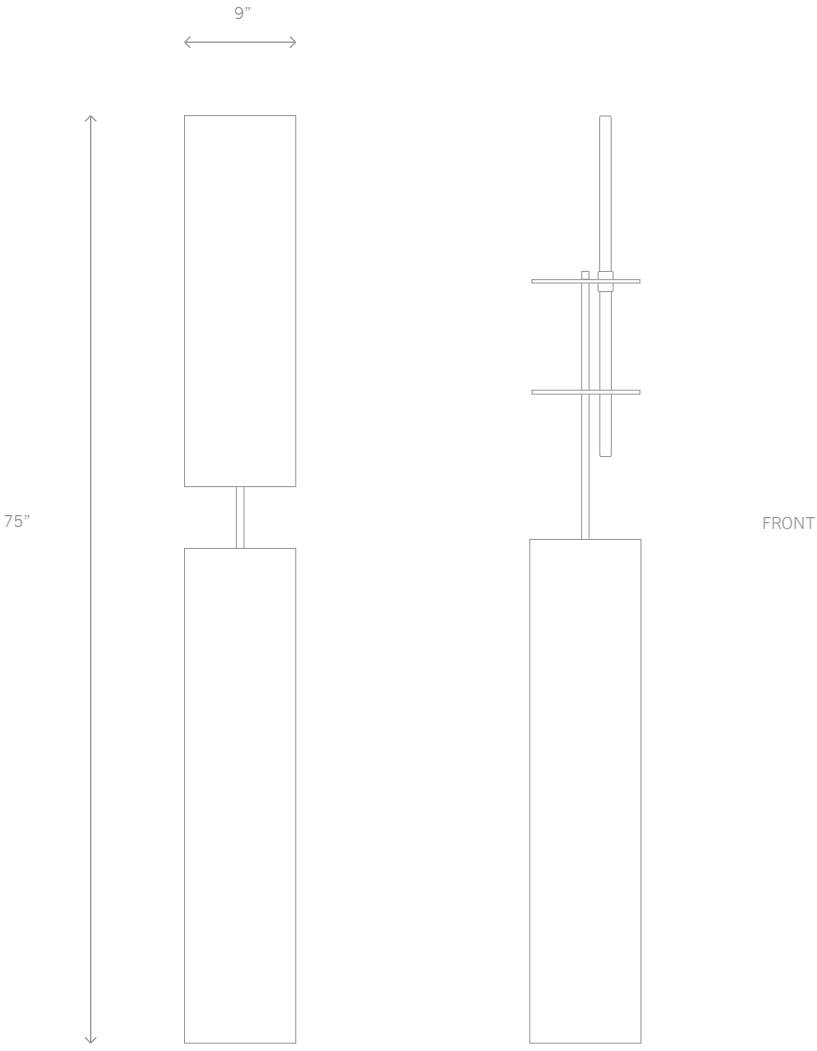

Smokey Brass

BUOY FLOOR LAMP
L 9in/23cm W 9in/23cm H 75in/191cm

150W Incandescent

Buoy Floor Lamp - Blackened MAYKUME / Blackened Steel Hardware / Gold Leaf Interior