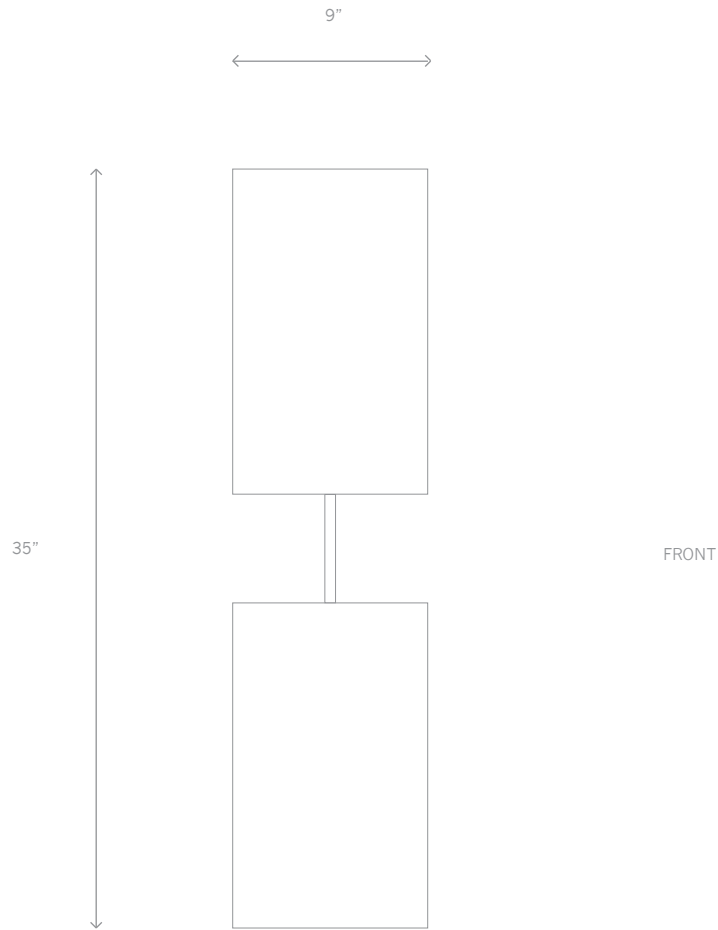

Gray Steel

Smokey Steel

Satin Brass

Antique Brass

Smokey Brass

BUOY TABLE LAMP
L 9in/23cm W 9in/23cm H 35in/89cm

75W Incandescent

Buoy Table Lamp - Whitewash MAYKUME / Blackened Steel Hardware