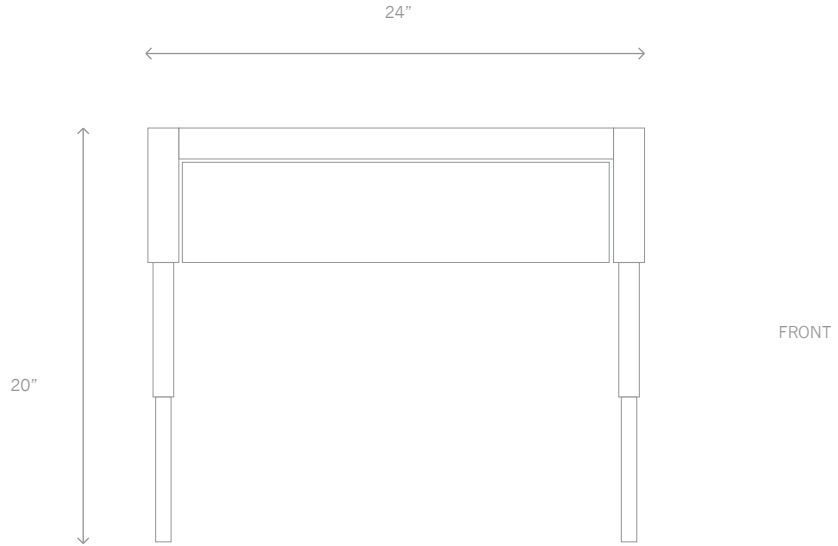

CHICAGO SIDE CASE

MAY

Shown above:
Oiled Walnut
Blackened Walnut
Whitewash Maple

24"W x 15"D x 20"H

Custom size and drawer
options available.

Case Options:
Dark Oiled Walnut
Oiled Walnut
Blackened Walnut
Whitewash Maple
Oxidized Maple
White Oak
Blackened Oak
Blush

Blackened QT Sawn Oak

White Oak

Oiled Walnut

Oxidized Maple

Blush

Whitewashed Maple

CHICAGO SIDE CASE
L 24in/61cm W 15in/38cm H 20in/51cm & Custom

ABOVE: BLACKENED WALNUT DRAWER DETAIL
BELOW: BLACKENED WALNUT LEG DETAIL