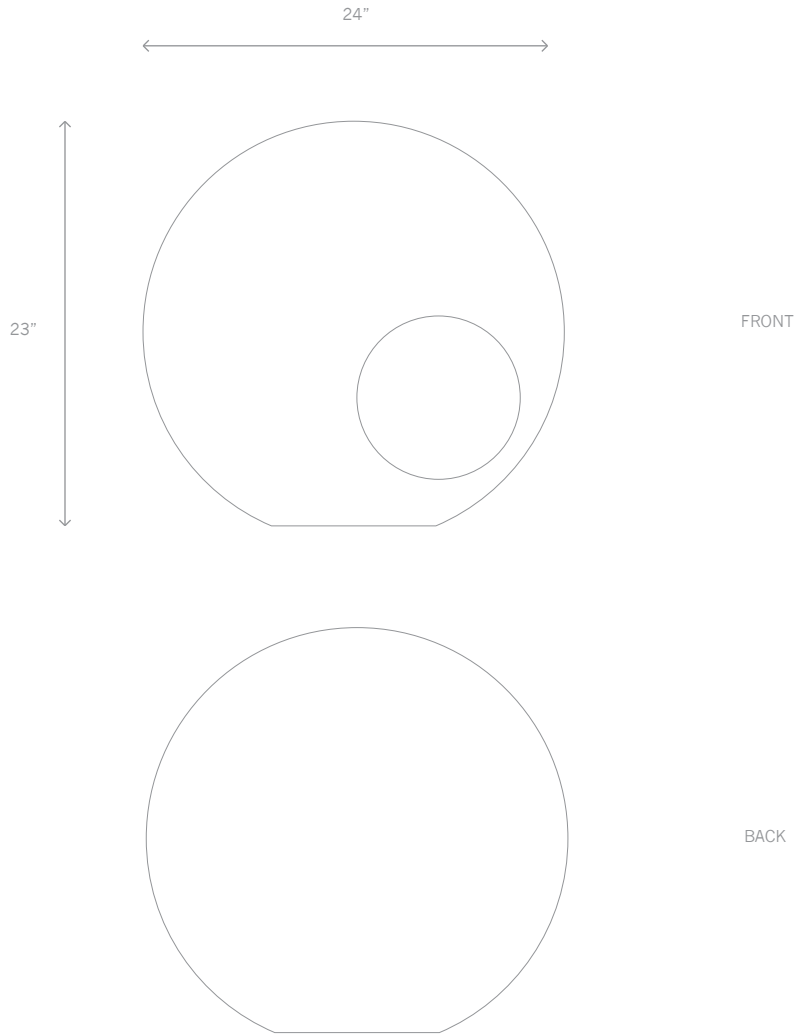

Natural

Gris Noir

SPHERE
L 24in/61cm W 24in/61cm H 23in/58cm

RIGHT:
GOLD LEAF

LEFT:
NATURAL/WHITEWASH

BOTTOM:
WHITEWASH