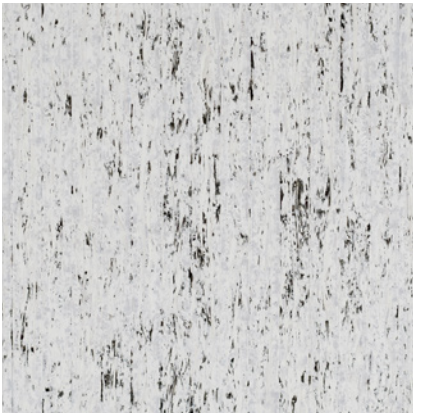

TOMBA MIRROR

MAY

Shown above:
Blackened MAYKUME
Bronze Mirror
60" D x 3/7" Thick

Available In:
Custom dimensions

Maykume Options:
Blackened
Graywash
Creamwash
Whitewash
Cosmos
Blanc Noir
Natural
Gris Noir

Mirror Options:
Bronze
Natural / Starfire
Smoked
Custom

mayfurniture.com
info@mayfurniture.com

Blackened

Graywash

Creamwash

Whitewash

Cosmos

Blanc Noir

Natural

Gris Noir